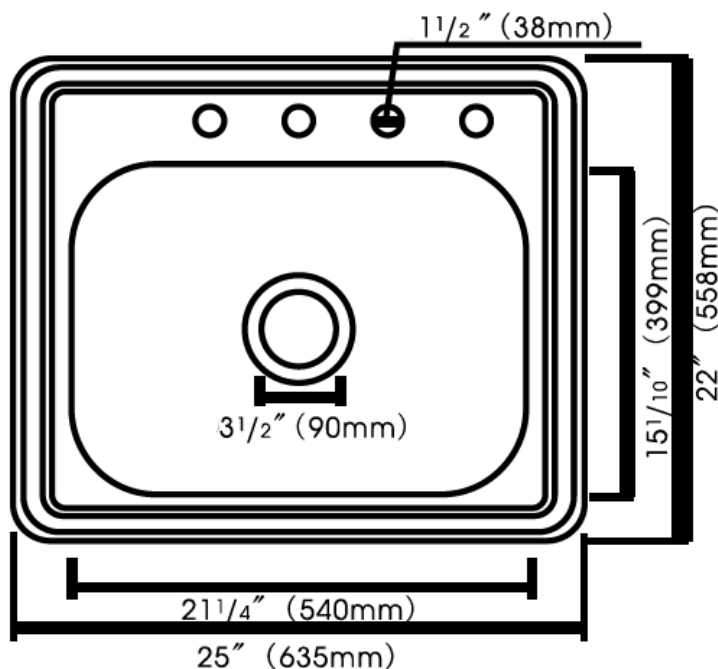

Vercelli Sinks

by Parr and Davis Co.

Stainless Steel Kitchen Sink Top Mount Single Bowl

FEATURES

- 8" Depth - 20 Guage
- 10" Depth - 18 Guage
- Satin Finish
- 3 1/2" Drain Opening
- Template Available
- Premium Grade T-304 Stainless Steel
- Heavy Duty Sound Deadening Pads Plus Fully Coating Underneath
- Limited Lifetime Warranty

Model	DEPTH	GUAGE	HOLE
PDT25228-4H	8"	20	4
PDT252210-4H	10"	18	4

Top-Mount

Parr and Davis Co. 1015 Davis Lane, Graham, NC 27253
 Phone: 336-585-1118 . FAX: 336-584-7516
www.parranddavis.com