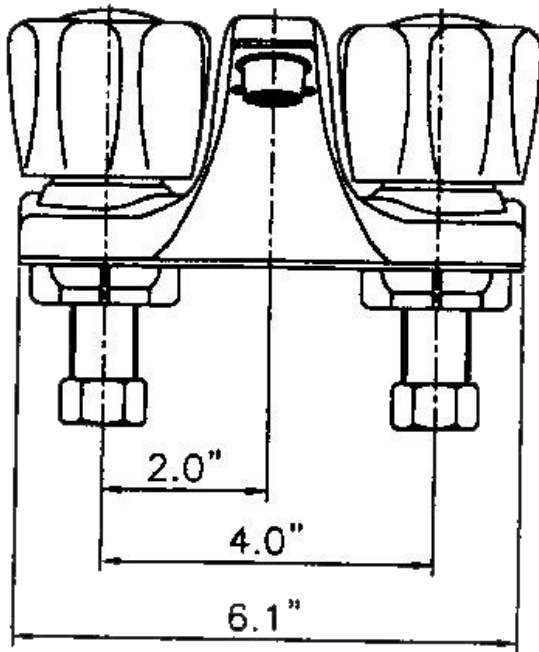

allen co.

14077 Cedar Road, Cleveland, Ohio 44116
216-932-6100 • 800-433-9228 • Fax: 216-932-6067

Email: allencompany@sbcglobal.net

faucets

L100R

LAVATORY FAUCETS

COMPLIES WITH:

- Two Handle
- 2 and 3 hole Sink Applications
- Acrylic Handles LESS Brass Pop-Up
- 4" Centerset Chrome
- Casting Body