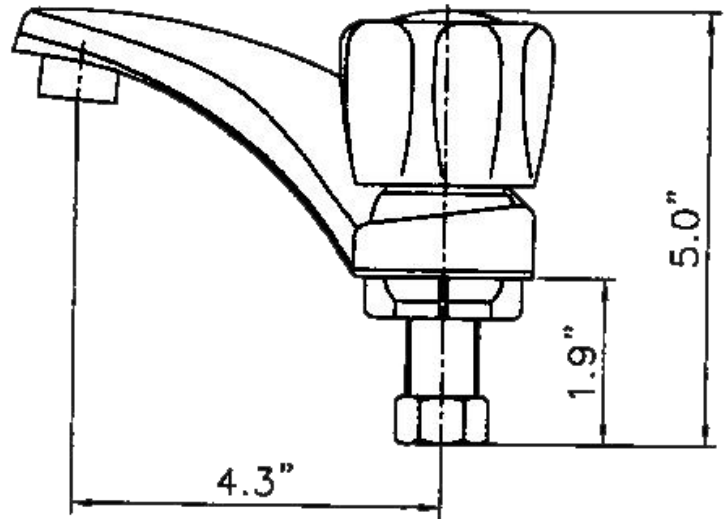

allen co.

14077 Cedar Road, Cleveland, Ohio 44116
216-932-6100 • 800-433-9228 • Fax: 216-932-6067

Email: allencompany@sbcglobal.net

faucets

L100R

LAVATORY FAUCETS

COMPLIES WITH:

- Two Handle
- 2 and 3 hole Sink Applications
- Acrylic Handles LESS Brass Pop-Up
- 4" Centerset Chrome
- Casting Body