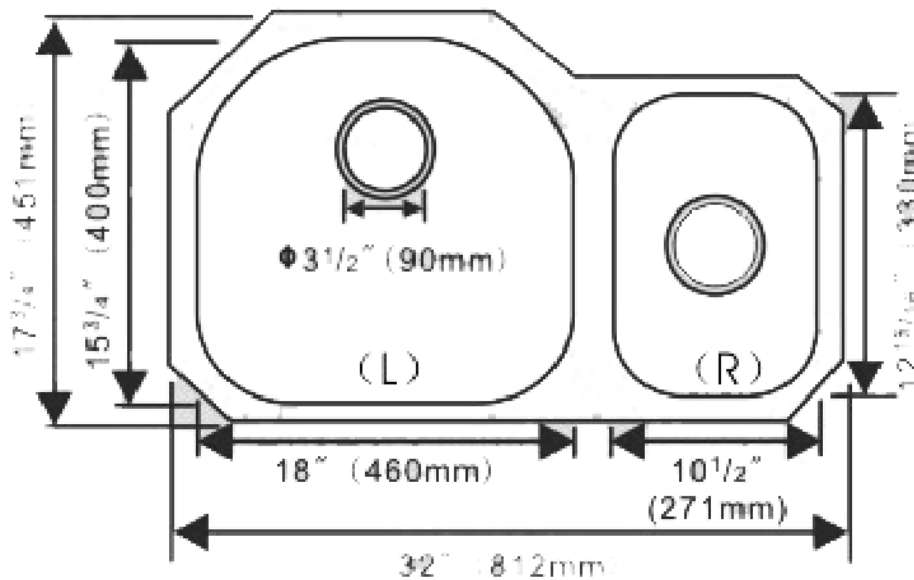

### Under-Mount Double Bowl - Augusta - R

Model	Overall LxW	Bowl Depth	Material Gauge	Finish	Mail Bowl LxWxD
AU321887R	32" x 17 3/4" x 8"(L) / 7 1/2" (R)	8" (L) 7 1/2" (R)	18	Satin	