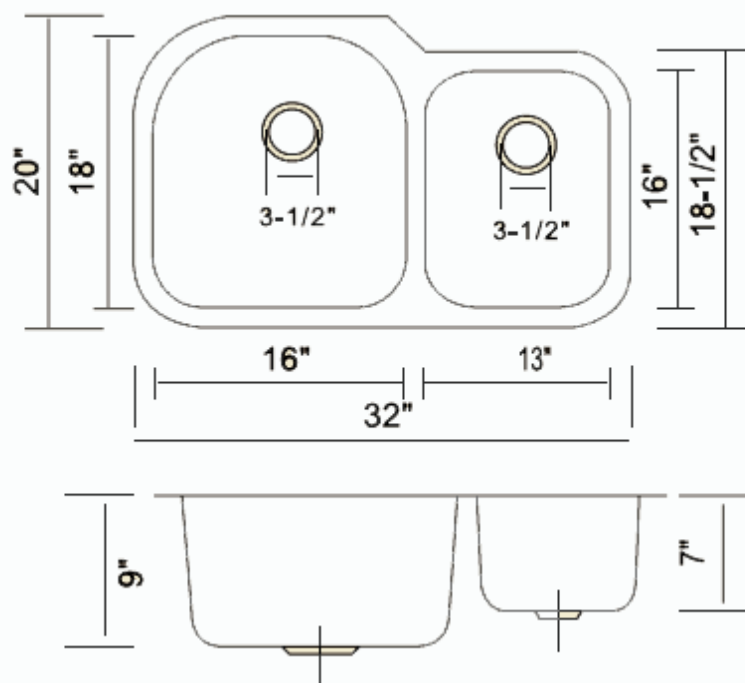

Model	Overall LxW	Bowl Depth	Material Gauge	Finish
AU3221598R	32" x 20"	9" (L) / 7" (R)	18	SS